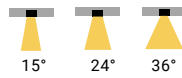

LMDL3360

Cube Adjustable LED Downlight

Description

- High lumen output with low glare performance
- Fully directional and adjustable to 25°
- CRI90 standard, CRI97 upon request
- Spring clips for easy installation and maintenance
- Customisations available on request

Finish

Black/White

Material

Aluminium

TECHNICAL CHARACTERISTICS

Light source: Bridgelux COB
 Output (W): 15W
 Voltage: 240V
 Color temperature: 2700K/3000K/4000K
 CRI: 90
 Installation Method: Ceiling Recessed
 System Lumen: 1350lm
 System efficacy: 90lm/W
 Dimming Type: Non-Dim, Phase-Cut, DALI, Dim to Warm
 Life Time: 50.000h
 MacAdam steps: 3
 UGR: <18
 IP Rating: IP20

PHYSICAL CHARACTERISTICS

Dimensions: 131*131*72mm
 Cutout: 122*122mm
 Rotate Angle: NA
 Tilt Angle: 25°

Additional

Warranty: 3 Years
 (optional 5 year warranty on request)

122*122mm
 5-25mm