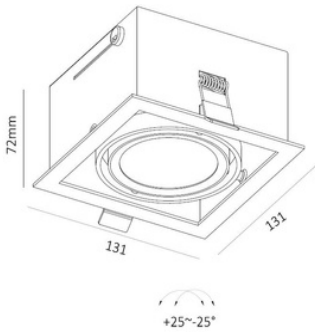

LMDL3360

Cube Adjustable LED Downlight

Description

- High lumen output with low glare performance
- Fully directional and adjustable to 25°
- CRI90 standard, CRI97 upon request
- Spring clips for easy installation and maintenance
- Customisations available on request

Finish

Black/White

Material

Aluminium

TECHNICAL CHARACTERISTICS

Light source: Bridgelux COB
 Output (W): 15W
 Voltage: 240V
 Color temperature: 2700K/3000K/4000K
 CRI: 90
 Installation Method: Ceiling Recessed
 System Lumen: 1350lm
 System efficacy: 90lm/W
 Dimming Type: Non-Dim, Phase-Cut, DALI, Dim to Warm
 Life Time: 50.000h
 MacAdam steps: 3
 UGR: <18
 IP Rating: IP20

PHYSICAL CHARACTERISTICS

Dimensions: 131*131*72mm
 Cutout: 122*122mm
 Rotate Angle: NA
 Tilt Angle: 25°

Additional

Warranty: 3 Years
 (optional 5 year warranty on request)

122*122mm
 5-25mm