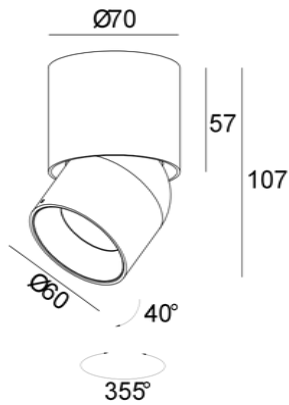

LMSD3079 Cup SM Adjustable

Description

- Stylish and functional, the Cup SM is right at home in any Multi-residential, or Commercial setting
- Excellent glare control and available in all major lighting control types
- 45D tilt & 355 Degree rotation allow for increased aiming flexibility
- Get creative with any number of on-trend trim and reflector colour options
- Photometric data shown is for module and Individual lenses only
- Customisations available on request

Finish

Black/White/Gold/Wood

Material

Aluminium

TECHNICAL CHARACTERISTICS

Light source: Bridgelux COB
 Output (W): 8W
 Voltage: 240V
 Color temperature: 2700K/3000K/4000K
 CRI: 90
 Installation Method: Ceiling Surface Mounted
 System Lumen: 550lm
 System efficacy: 83lm/W
 Dimming Type: Non-Dim, Phase-Cut, DALI, Dim to Warm
 Life Time: 50.000h
 MacAdam steps: 3
 UGR: <19
 IP Rating: IP21

PHYSICAL CHARACTERISTICS

Dimensions: Ø60*107mm
 Cutout: N/A
 Rotate Angle: 355°
 Tilt Angle: 45°

Additional

Warranty: 3 Years
 (optional 5 year warranty on request)

LIGHT DISTRIBUTION for 3000K medium 32°

h(m)	E(lx)	Ø(m)
1	1050	
2	262.6	Ø0.62
3	116.7	Ø1.25
4	65.65	Ø1.88
5	42.02	Ø2.50
		Ø3.13

The photograph may not match the reference exactly. Please read the product description to identify the finish.