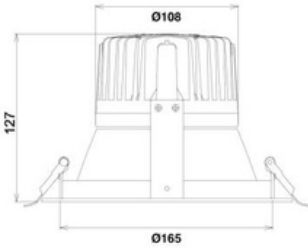

LMCL94625

Element Midi