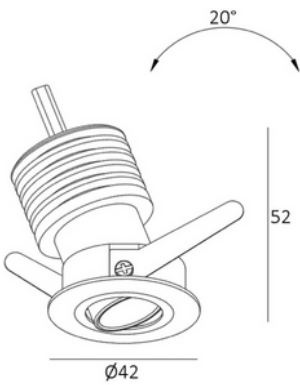

LMDL3703

Mini 38 Adjustable

Description

- Mini spot light, adjustable through 20° angle of tilt
- Deep recessed baffle for excellent glare control
- Available in all major lighting control types
- CRI90 as standard

Finish

Black/White

Material

Aluminium, PMMA

TECHNICAL CHARACTERISTICS

Light source: Bridgelux COB
 Output (W): 3W
 Voltage: 240V
 Color temperature: 2700K/3000K/4000K
 CRI: 90
 Installation Method: Ceiling Recessed
 System Lumen: 150lm
 System efficacy: 50lm/W
 Dimming Type: Non-Dim, Phase-Cut, DALI, Dim to Warm
 Life Time: 50.000h
 MacAdam steps: 3
 UGR: <17
 IP Rating: IP20

PHYSICAL CHARACTERISTICS

Dimensions: Ø42*52mm
 Cutout: Ø38mm
 Rotate Angle: N/A
 Tilt Angle: 20°

Additional

Warranty: 3 Years
 (optional 5 year warranty on request)

⌀ 38mm
 ▨ 5-25mm