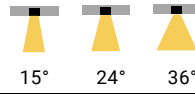

LMDL3703

Mini 38 Adjustable

Description

- Mini spot light, adjustable through 20° angle of tilt
- Deep recessed baffle for excellent glare control
- Available in all major lighting control types
- CRI90 as standard

Finish

Black/White

Material

Aluminium, PMMA

TECHNICAL CHARACTERISTICS

Light source: Bridgelux COB
 Output (W): 3W
 Voltage: 240V
 Color temperature: 2700K/3000K/4000K
 CRI: 90
 Installation Method: Ceiling Recessed
 System Lumen: 150lm
 System efficacy: 50lm/W
 Dimming Type: Non-Dim, Phase-Cut, DALI, Dim to Warm
 Life Time: 50.000h
 MacAdam steps: 3
 UGR: <17
 IP Rating: IP20

PHYSICAL CHARACTERISTICS

Dimensions: Ø42*52mm
 Cutout: Ø38mm
 Rotate Angle: N/A
 Tilt Angle: 20°

Additional

Warranty: 3 Years
 (optional 5 year warranty on request)

⌀ 38mm
 ▨ 5-25mm