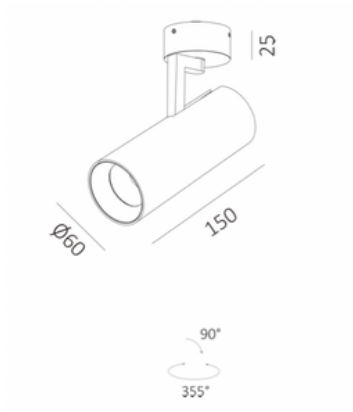

LMSD3049

Dash Spot Maxi SM

Description

- Stylish, fully adjustable surface mounted spot
- Deep recessed with multiple baffle colour options
- Available in 80, 90 and 97 CRI
- Photometric data shown is for module and Individual lenses only
- Customisations available on request

Finish
Black/White

Material
Aluminium

TECHNICAL CHARACTERISTICS

Light source: Bridgelux COB
 Output (W): 12W
 Voltage: 240V
 Color temperature: 2700K/3000K/4000K
 CRI: 80/90/97
 Installation method: Ceiling Surface Mounted
 System Lumen: 1020lm
 System efficacy: 85lm/watt
 Dimming Type: Non-Dim, Phase-Cut, DALI, Dim to Warm
 Life Time: 50.000h
 MacAdam steps: 3
 UGR: 19
 IP Rating: IP20

PHYSICAL CHARACTERISTICS

Dimensions: Ø60*150mm
 Cutout: N/A
 Rotate Angle: 355°
 Tilt Angle: 90°

Additional

Warranty: 3 Years
 (optional 5 year warranty on request)

LIGHT DISTRIBUTION for 3000K medium 37°

h(m)	E (lx)	Ø(m)
1	1700	Ø0.67
2	425	Ø1.35
3	188.9	Ø2.03
4	106.2	Ø2.70
5	68	Ø3.38

Photometric 3000K 36D Ra.90