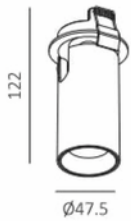

#### Finish

Black/White/Gold

Baffle

AW

AB

SG

SB

#### Material

Aluminium

○ Cutout: 52mm  
 5-25mm

#### PHYSICAL CHARACTERISTICS

Dimensions: Ø47.5\*90mm

Cutout: Ø52

Rotate Angle: 355°

Tilt Angle: 90°