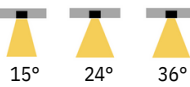

TECHNICAL CHARACTERISTICS

Light source: Bridgelux COB

Output (W): 10W

Voltage: 240V

Color temperature: 2700K/3000K/4000K

CRI: 90

Installation method: Ceiling Recessed

System Lumen: 850lm

System efficacy: 85lm/watt

Dimming Type: Non-Dim, Phase-Cut, DALI, Dim to Warm

Life Time: 50.000h

MacAdam steps: 3

UGR: 19

IP Rating: IP20

PHYSICAL CHARACTERISTICS

Dimensions: Ø47.5*90mm

Cutout: Ø52

Rotate Angle: 355°

Tilt Angle: 90°

Additional

Warranty: 3 Years

(optional 5 year warranty on request)