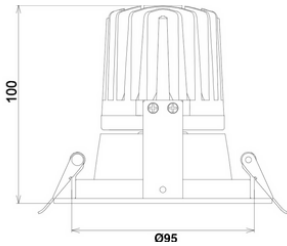

LMCL94313

Element Mini