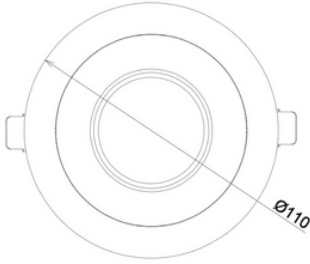

LMCL94313

Element Mini