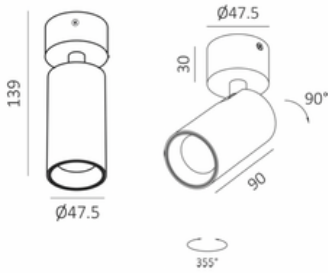

LMSD3049

Ciro Mini SM

Description

- Fully adjustable, architectural surface mounted spot light
- Perfectly equipped for the commercial, or residential environment
- Supports all major lighting control types
- Strong lumen output with excellent anti-glare properties
- Customisations available on request

Finish

White

Material

Aluminium

TECHNICAL CHARACTERISTICS

Light source: Bridgelux COB
 Output (W): 8W
 Voltage: 240V
 Color temperature: 2700K/3000K/4000K
 CRI: 90
 Installation method: Ceiling Surface Mounted
 System Lumen: 680lm
 System efficacy: 85lm/watt
 Dimming Type: Non-Dim, Phase-Cut, DALI, Dim to Warm
 Life Time: 50.000h
 MacAdam steps: 3
 UGR: 19
 IP Rating: IP20

PHYSICAL CHARACTERISTICS

Dimensions: Ø47.5*139mm
 Cutout: N/A
 Rotate Angle: 355°
 Tilt Angle: 90°

Additional

Warranty: 3 Years
 (optional 5 year warranty on request)

LIGHT DISTRIBUTION for 3000K medium 23°

h(m)	E(lx)	Ø(m)
1	1660	Ø0.39
2	415.1	Ø0.79
3	184.5	Ø1.19
4	103.8	Ø1.59
5	66.41	Ø1.98

Photometric 3000K 36D Ra.90

The photograph may not match the reference exactly. Please read the product description to identify the finish.