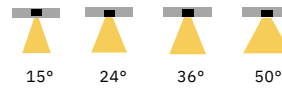

LUMDI3187

Flex Adjustable

Description

- Deep recessed UGR <19 low glare
- Adjustable through 355° rotation and 20° angle of tilt
- 90CRI as standard, CRI97 optional
- Available in black, or white frame
- Customisations available on request

Finish

Black/White

Material

Aluminium

TECHNICAL CHARACTERISTICS

Light source: Bridgelux COB
 Output (W): 12W
 Voltage: 240V
 Color temperature: 2700K/3000K/4000K
 CRI: 90/97
 Installation Method: Ceiling Recessed
 System Lumen: 960lm
 System efficacy: 80lm/W
 Dimming Type: Non-Dim, Phase-Cut, DALI, Dim to Warm
 Life Time: 50.000h
 MacAdam steps: 3
 UGR: <19
 IP Rating: IP21

PHYSICAL CHARACTERISTICS

Dimensions: Ø103*79mm
 Cutout: Ø90mm
 Rotate Angle: 355°
 Tilt Angle: 20°

Additional

Warranty: 3 Years
 (optional 5 year warranty on request)