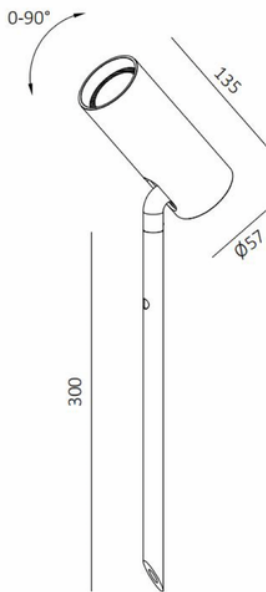

LMBS3090

Landscape Garden Spike

Description

- 24V constant voltage dimming;
- 0-90° adjustable, 0-25mm module depth adjustable Module design
- Modular design with multi step snoot levels
- Honeycomb louver available for further glare reduction
- Matching outdoor wall light available

Finish

Black/White

Material

Aluminium

TECHNICAL CHARACTERISTICS

Light source: Bridgelux COB
 Output (W): 8W
 Voltage: DC24V Constant Voltage
 Color temperature: 2700K/3000K/4000K
 CRI: 90
 Installation method: External
 System Lumen: 640lm
 System efficacy: 80lm/watt
 Dimming Type: Non-Dim, Phase-cut dim
 Life Time: 50.000h
 MacAdam steps: 3
 UGR: 14
 IP Rating: IP65

PHYSICAL CHARACTERISTICS

Dimensions: Ø57*135mm
 Cutout: NA
 Rotate Angle: NA
 Tilt Angle: 0°-90°

Additional

Warranty: 3 Years
 (optional 5 year warranty on request)

PHOTOMETRIC DATA

LIGHT DISTRIBUTION for 3000K
 medium 36.1°

h(m)	E(lx)	Ø(m)
1	978	Ø0.65
2	244	Ø1.3
3	108	Ø1.95
4	61	Ø2.6
5	39	Ø3.25