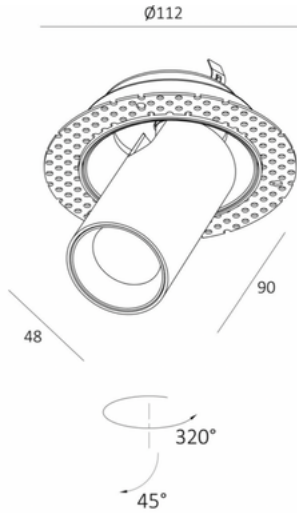

LMDL3593 Archi Spot Trimless Adjustable

Description

- Architectural recessed spotlight with dual colour baffle and slim trim
- Fully adjustable 45° tilt and 320° rotate angle
- UGR19 low glare and CRI90 as standard
- Customisations available on request

Finish
Black/White

Material
Aluminium

TECHNICAL CHARACTERISTICS

Light source: Bridgelux COB
 Output (W): 9W
 Voltage: 240V
 Color temperature: 2700K/3000K/4000K
 CRI: 90
 Installation Method: Ceiling Recessed
 System Lumen: 765lm
 System efficacy: 85lm/W
 Dimming Type: Non-Dim, Phase-Cut, DALI, Dim to Warm
 Life Time: 50.000h
 MacAdam steps: 3
 UGR: <19
 IP Rating: IP20

PHYSICAL CHARACTERISTICS

Dimensions: Ø48*90mm
 Cutout: Ø90mm
 Rotate Angle: 320°
 Tilt Angle: 45°
Additional
 Warranty: 3 Years
 (optional 5 year warranty on request)

LIGHT DISTRIBUTION for 3000K medium 23°

h(m)	E(lx)	Ø(m)
1	1660	Ø0.39
2	415.1	Ø0.79
3	184.5	Ø1.19
4	103.8	Ø1.59
5	66.41	Ø1.98