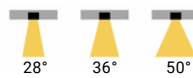

LMTR3095 Luxe Track Light

Description

- Versatile, stylish and functional the Luxe Track Light is purpose built for retail and commercial application
- UGR19 low glare and CRI90 as standard
- 3-Circuit/4-wire
- Customisations available on request

Finish
Black/White

Material
Aluminium

TECHNICAL CHARACTERISTICS

Light source: Bridgelux COB
Output (W): 15W
Voltage: 240V
Color temperature: 2700K/3000K/4000K
CRI: 90
Installation Method: 3-Circuit Track Mounted
System Lumen: 1227lm
System efficacy: 82lm/W
Dimming Type: Non-Dim, Phase-Cut, DALI, Dim to Warm
Life Time: 50.000h
MacAdam steps: 3
UGR: <19
IP Rating: IP20

PHYSICAL CHARACTERISTICS

Dimensions: Ø57*155mm
Cutout: NA
Rotate Angle: 350°
Tilt Angle: 90°

Additional

Warranty: 3 Years
(optional 5 year warranty on request)

LIGHT DISTRIBUTION for 3000K Medium 36°

h(m)	E(lx)	Ø(m)
1	2871	Ø0.70
2	717.7	Ø1.40
3	319	Ø2.10
4	179.4	Ø2.80
5	114.8	Ø3.50