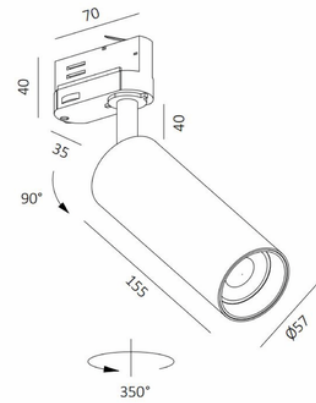

LMTR3095 Luxe Track Light

Description

- Versatile, stylish and functional the Luxe Track Light is purpose built for retail and commercial application
- UGR19 low glare and CRI90 as standard
- 3-Circuit/4-wire
- Customisations available on request

Finish
Black/White

Material
Aluminium

TECHNICAL CHARACTERISTICS

Light source: Bridgelux COB
Output (W): 15W
Voltage: 240V
Color temperature: 2700K/3000K/4000K
CRI: 90
Installation Method: 3-Circuit Track Mounted
System Lumen: 1227lm
System efficacy: 82lm/W
Dimming Type: Non-Dim, Phase-Cut, DALI, Dim to Warm
Life Time: 50.000h
MacAdam steps: 3
UGR: <19
IP Rating: IP20

PHYSICAL CHARACTERISTICS

Dimensions: Ø57*155mm
Cutout: NA
Rotate Angle: 350°
Tilt Angle: 90°

Additional

Warranty: 3 Years
(optional 5 year warranty on request)

LIGHT DISTRIBUTION for 3000K Medium 36°

h(m)	E(lx)	Ø(m)
1	2871	Ø0.70
2	717.7	Ø1.40
3	319	Ø2.10
4	179.4	Ø2.80
5	114.8	Ø3.50