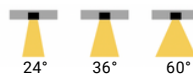

LMDL3546 Snoot Trimless Adjustable

Description

- Sleek deep recessed trimless design with adjustable snoot
- Versatile 20° adjustable tilt and 355° rotate angle
- UGR19 low glare and CRI90 as standard
- Customisations available on request

Finish

Black/White

Material

Aluminium