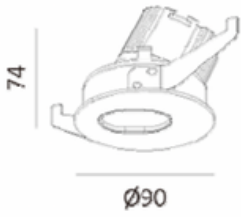

LMDL3002 Acclaim Keyhole

Description

- Designed for accent lighting, hallways and highlighting of feature walls
- IP54 rated, suitable for application in bathrooms and general wet areas
- Deep set recessed with 25° tilt
- Customisations available on request

Finish
Black/White

Material
Aluminium

➤ Cutout: 82mm
⚙️ 5-25mm

TECHNICAL CHARACTERISTICS

Light source: Bridgelux COB
 Output (W): 10W
 Voltage: 240V
 Color temperature: 2700K/3000K/4000K
 CRI: 80/90/97
 Installation Method: Ceiling Recessed
 System Lumen: 700lm
 System efficacy: 70lm/W
 Dimming Type: Non-Dim, Phase-Cut, DALI, Dim to Warm
 Life Time: 50.000h
 MacAdam steps: 3
 UGR: <19
 IP Rating: IP54

PHYSICAL CHARACTERISTICS

Dimensions: Ø90*74mm
 Cutout: Ø82mm
 Rotate Angle: 355°
 Tilt Angle: 25°

Additional

Warranty: 3 Years
 (optional 5 year warranty on request)

LIGHT DISTRIBUTION for 3000K wide 36°

h(m)	E(lx)	Ø(m)
1	917.2	Ø0.58
2	229.3	Ø1.17
3	101.9	Ø1.76
4	57.30	Ø2.34
5	36.70	Ø2.98