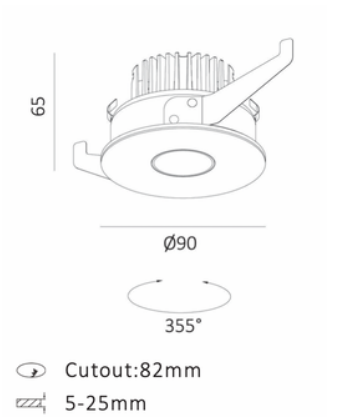

LMDL3001 Acclaim Pinhole

Description

- Designed for accent lighting, hallways and highlighting of feature walls
- IP54 rated, suitable for application in bathrooms and general wet areas
- Deep set recessed with a black baffle to reduce glare
- Customisations available on request

Finish
Black/White

Material
Aluminium

TECHNICAL CHARACTERISTICS

Light source: Bridgelux COB
 Output (W): 10W
 Voltage: 240V
 Color temperature: 2700K/3000K/4000K
 CRI: 80/90/97
 Installation Method: Ceiling Recessed
 System Lumen: 700lm
 System efficacy: 70lm/W
 Dimming Type: Non-Dim, Phase-Cut, DALI, Dim to Warm
 Life Time: 50.000h
 MacAdam steps: 3
 UGR: <19
 IP Rating: IP54

PHYSICAL CHARACTERISTICS

Dimensions: Ø90*65mm
 Cutout: Ø82mm
 Rotate Angle: 355°
 Tilt Angle: NA

Additional

Warranty: 3 Years
 (optional 5 year warranty on request)

LIGHT DISTRIBUTION for 2700K wide 36°

| h(m) | E (lx) | Ø(m) |
|------|--------|-------|
| 1 | 1619 | Ø0.64 |
| 2 | 404.8 | Ø1.29 |
| 3 | 179.9 | Ø1.94 |
| 4 | 101.2 | Ø2.59 |
| 5 | 64.77 | Ø3.24 |