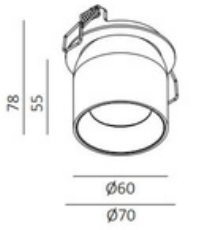

### Material

Aluminium

62mm

62mm  
5-25mm

### PHYSICAL CHARACTERISTICS

Dimensions: Ø60\*55mm  
 Cutout: 62°  
 Rotate Angle: 355°  
 Tilt Angle: 45°

### LIGHT DISTRIBUTION for 3000K medium 32°

h(m)	E(lx)	Ø(m)
1	1050	Ø0.62
2	262.6	Ø1.25
3	116.7	Ø1.88
4	65.65	Ø2.50
5	42.02	Ø3.13

The photograph may not match the reference exactly. Please read the product description to identify the finish.