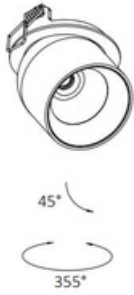

### Material

Aluminium

62mm

62mm  
5-25mm

### PHYSICAL CHARACTERISTICS

Dimensions: Ø60\*55mm  
 Cutout: 62°  
 Rotate Angle: 355°  
 Tilt Angle: 45°

### LIGHT DISTRIBUTION for 3000K medium 32°

h(m)	E(lx)	Ø(m)
1	1050	Ø0.62
2	262.6	Ø1.25
3	116.7	Ø1.88
4	65.65	Ø2.50
5	42.02	Ø3.13

The photograph may not match the reference exactly. Please read the product description to identify the finish.