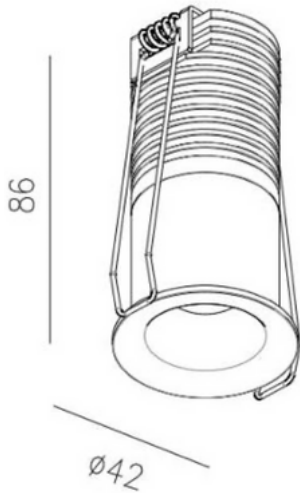

LMDL3621 Curve Mini Fixed

Description

- Micro downlight with curved bezel, suitable for residential and commercial application
- Deep recessed design, UGR19 low glare and CRI90 as standard
- IP54 rated, suitable for bathroom and wet area application
- Customisations available on request

Finish
Black/White

Material
Aluminium

TECHNICAL CHARACTERISTICS

Light source: Bridgelux COB
 Output (W): 8W
 Voltage: 240V
 Color temperature: 2700K/3000K/4000K
 CRI: 90
 Installation Method: Ceiling Recessed
 System Lumen: 520lm
 System efficacy: 65lm/W
 Dimming Type: Non-Dim, Phase-Cut, DALI, Dim to Warm
 Life Time: 50.000h
 MacAdam steps: 3
 UGR: <19
 IP Rating: IP54

PHYSICAL CHARACTERISTICS

Dimensions: Ø42*86mm
 Cutout: Ø36mm
 Rotate Angle: NA
 Tilt Angle: NA

Additional

Warranty: 3 Years
 (optional 5 year warranty on request)

LIGHT DISTRIBUTION for 2700K medium 19°

h(m)	E (lx)	Ø(m)
1	759.9	Ø0.56
2	190	Ø1.13
3	84.4	Ø1.69
4	47.5	Ø2.25
5	30.4	Ø2.82