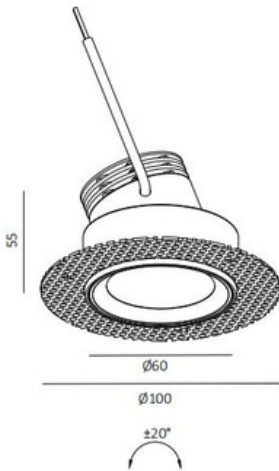

LMDL3682

Fuse Trimless Adjustable

Description

- Sleek, versatile and trimless
- Semi recessed and adjustable with 20° angle of tilt
- IP65 rated for outdoor application
- CRI90 as standard
- Customisations available on request

Finish

Black/White

Material

Aluminium

TECHNICAL CHARACTERISTICS

Light source: Bridgelux COB
 Output (W): 6W
 Voltage: 240V
 Color temperature: 2700K/3000K/4000K
 CRI: 90
 Installation Method: Ceiling recessed Trimless Adjustable
 System Lumen: 480lm
 System efficacy: 80lm/W
 Dimming Type: Non-Dim, Phase-Cut, DALI, Dim to Warm
 Life Time: 50.000h
 MacAdam steps: 3
 UGR: <22
 IP Rating: IP65

PHYSICAL CHARACTERISTICS

Dimensions: Ø60*55mm
 Cutout: Ø70mm
 Rotate Angle: N/A
 Tilt Angle: 20°

Additional

Warranty: 3 Years
 (optional 5 year warranty on request)

70mm
 5-25mm

LIGHT DISTRIBUTION for 2700K Narrow 15°

h(m)	E(lx)	Ø(m)
1	3084	Ø0.24
2	771.1	Ø0.49
3	342.7	Ø0.74
4	192.8	Ø0.99
5	123.4	Ø1.24