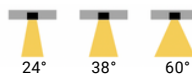

LMDL3266 Gimble Deep

Description

- Deep recessed adjustable downlight with a slim trim
- UGR19 low glare and CRI90 as standard
- IP54 rated, suitable for bathroom and wet area application
- Adjustable through 355° rotate and 25° angle of tilt
- Customisations available on request

Finish
Black/White

Material
Aluminium

TECHNICAL CHARACTERISTICS

Light source: Bridgelux COB
Output (W): 10W
Voltage: 240V
Color temperature: 2700K/3000K/4000K
CRI: 90
Installation Method: Ceiling Recessed Adjustable
System Lumen: 760lm
System efficacy: 76lm/W
Dimming Type: Non-Dim, Phase-Cut, DALI, Dim to Warm
Life Time: 50.000h
MacAdam steps: 3
UGR: <19
IP Rating: IP54

PHYSICAL CHARACTERISTICS

Dimensions: Ø92*68mm
Cutout: Ø82mm
Rotate Angle: 355°
Tilt Angle: 25°

Additional

Warranty: 3 Years
(optional 5 year warranty on request)