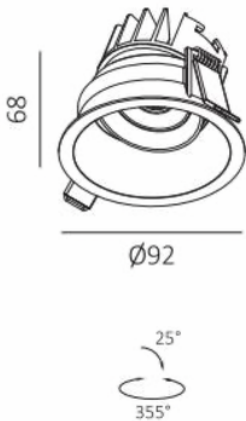

### Description

- Deep recessed adjustable downlight with a slim trim
- UGR19 low glare and CRI90 as standard
- IP54 rated, suitable for bathroom and wet area application
- Adjustable through 355° rotate and 25° angle of tilt
- Customisations available on request

### PHYSICAL CHARACTERISTICS

Dimensions: Ø92\*68mm  
 Cutout: Ø82mm  
 Rotate Angle: 355°  
 Tilt Angle: 25°

### LIGHT DISTRIBUTION for 3000K medium 23°

h(m)	E(lx)	Ø(m)
1	1660	Ø0.39
2	415.1	Ø0.79
3	184.5	Ø1.19
4	103.8	Ø1.59
5	66.41	Ø1.98