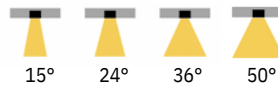

LMBS3116 Sabre Uplighter

Description

- Embedded Stainless Steel Uplighter for outdoor application
- Perfect for decking, patio and walkway use
- 316 Marine Grade stainless steel trim for ultimate corrosion resistance
- Available with interchangeable wide, key hole and eyelid lenses
- Honeycomb louvres also available for optimal glare reduction

Finish

Stainless Steel

Material

316 Grade Stainless Steel

TECHNICAL CHARACTERISTICS

Light source: Citizen LED
 Output (W): 8W
 Voltage: DC24V Constant Voltage
 Color temperature: 2700K/3000K/4000K
 CRI: 90
 Installation method: Embedded/External
 System Lumen: 726lm
 System efficacy: 90lm/watt
 Dimming Type: Non-Dim
 Life Time: 50.000h
 MacAdam steps: 3
 UGR: 19
 IP Rating: IP67

PHYSICAL CHARACTERISTICS

Dimensions: Ø70*H68mm
 Cutout: Ø55mm
 Rotate Angle: NA
 Tilt Angle: 20°

Additional

Warranty: 3 Years
 (optional 5 year warranty on request)