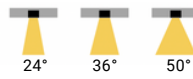

LMDL3526 Snoot Mini Adjustable

Description

- Sleek deep recessed design with adjustable snoot
- Versatile 25° adjustable tilt and 320° rotate angle
- UGR19 low glare and CRI90 as standard
- Customisations available on request

Finish

Black/White

Material

Aluminium

TECHNICAL CHARACTERISTICS

Light source: Bridgelux COB
Output (W): 5W
Voltage: 240V
Color temperature: 2700K/3000K/4000K
CRI: 90
Installation Method: Ceiling Recessed
System Lumen: 375lm
System efficacy: 75lm/W
Dimming Type: Non-Dim, Phase-Cut, DALI, Dim to Warm
Life Time: 50.000h
MacAdam steps: 3
UGR: <19
IP Rating: IP20

PHYSICAL CHARACTERISTICS

Dimensions: Ø70*52mm
Cutout: Ø60mm
Rotate Angle: 320°
Tilt Angle: 25°
Additional
Warranty: 3 Years
(optional 5 year warranty on request)