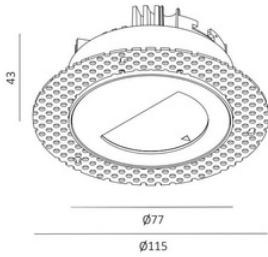

LMDL3661

Tact Trimless Wall Washer

Description

- With dedicated wall wash optics, this luminaire is designed for the retail environment
- Trimless, and CRI90 as standard
- Supports all necessary dimming requirements
- Customisations available on request

Finish
Black/White

Material
Aluminium

45° Asymmetric

TECHNICAL CHARACTERISTICS

Light source: Bridgelux COB
Output (W): 15W
Voltage: 240V
Color temperature: 2700K/3000K/4000K
CRI: 90
Installation Method: Ceiling Recessed Trimless
System Lumen: 990lm
System efficacy: 66lm/W
Dimming Type: Non-Dim, Phase-Cut, DALI, Dim to Warm
Life Time: 50.000h
MacAdam steps: 3
UGR: <19
IP Rating: IP21

PHYSICAL CHARACTERISTICS

Dimensions: Ø77*43mm
Cutout: Ø85mm
Rotate Angle: N/A
Tilt Angle: N/A

Additional

Warranty: 3 Years
(optional 5 year warranty on request)