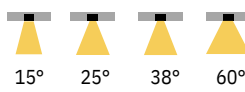

TECHNICAL CHARACTERISTICS

Light source: Bridgelux COB
Output (W): 11W
Voltage: 240V
Color temperature: 2700K/3000K/4000K
CRI: 90
Installation Method: Ceiling Surface Mounted
System Lumen: 858lm
System efficacy: 78lm/W
Dimming Type: Non-Dim, Phase-Cut, DALI, Dim to Warm
Life Time: 50.000h
MacAdam steps: 3
UGR: <21
IP Rating: IP20

PHYSICAL CHARACTERISTICS

Dimensions: Ø90*86mm
Cutout: NA
Rotate Angle: 355°
Tilt Angle: 90°

Additional

Warranty: 3 Years
(optional 5 year warranty on request)