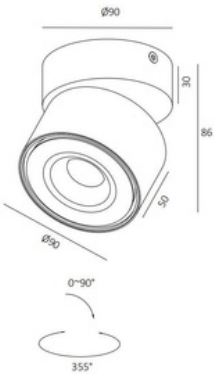

#### PHYSICAL CHARACTERISTICS

Dimensions: Ø90\*86mm  
 Cutout: NA  
 Rotate Angle: 355°  
 Tilt Angle: 90°

#### LIGHT DISTRIBUTION for 3000K Medium 36°

h(m)	E(lx)	Ø(m)
1	917.2	Ø0.58
2	229.3	Ø1.17
3	101.9	Ø1.76
4	57.30	Ø2.34
5	36.70	Ø2.98

Photometric 3000K 38D Ra.90

The photograph may not match the reference exactly. Please read the product description to identify the finish.