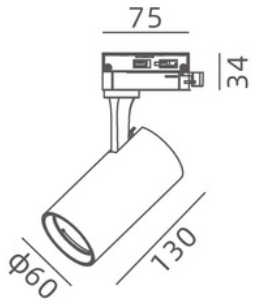

LMLD7051

Vista Track Light

Description

- Designed for commercial lighting applications - Retail and Hospitality
- Available in 8W/15W/25W, 640lm-2000lm output
- CRI90 with UGR<19 low glare, as standard
- 355° rotate with 90° tilt for optimal aiming control
- Customisations available on request

Finish

Black/White

Material

Aluminium

TECHNICAL CHARACTERISTICS

Light source: Bridgelux
 Output (W): 8W/15W/25W
 Voltage: 240V
 Color temperature: 3000K/4000K/5000K
 CRI: 90
 Installation method: 3-Circuit Track Mounted
 System Lumen: 640lm/1200lm/2000lm
 System efficacy: 80lm/watt
 Dimming Type: Non-Dim, Phase-Cut, DALI, Dim to Warm
 Life Time: 50.000h
 MacAdam steps: 3
 UGR: 19
 IP Rating: IP20

PHYSICAL CHARACTERISTICS

Dimensions: Small: Ø51*110mm/Medium: Ø60*130mm,
 Large: Ø70*160mm
 Cutout: NA
 Rotate Angle: 355°
 Tilt Angle: 90°
Additional
 Warranty: 3 Years
 (optional 5 year warranty on request)