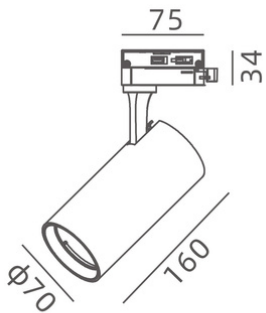

LMLD7051

Vista Track Light

Description

- Designed for commercial lighting applications - Retail and Hospitality
- Available in 8W/15W/25W, 640lm-2000lm output
- CRI90 with UGR<19 low glare, as standard
- 355° rotate with 90° tilt for optimal aiming control
- Customisations available on request

Finish

Black/White

Material

Aluminium

TECHNICAL CHARACTERISTICS

Light source: Bridgelux
 Output (W): 8W/15W/25W
 Voltage: 240V
 Color temperature: 3000K/4000K/5000K
 CRI: 90
 Installation method: 3-Circuit Track Mounted
 System Lumen: 640lm/1200lm/2000lm
 System efficacy: 80lm/watt
 Dimming Type: Non-Dim, Phase-Cut, DALI, Dim to Warm
 Life Time: 50.000h
 MacAdam steps: 3
 UGR: 19
 IP Rating: IP20

PHYSICAL CHARACTERISTICS

Dimensions: Small: Ø51*110mm/Medium: Ø60*130mm,
 Large: Ø70*160mm
 Cutout: NA
 Rotate Angle: 355°
 Tilt Angle: 90°
Additional
 Warranty: 3 Years
 (optional 5 year warranty on request)