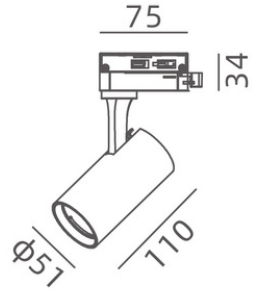

LMLD7051

Vista Track Light

Description

- Designed for commercial lighting applications - Retail and Hospitality
- Available in 8W/15W/25W, 640lm-2000lm output
- CRI90 with UGR<19 low glare, as standard
- 355° rotate with 90° tilt for optimal aiming control
- Customisations available on request

Finish

Black/White

Material

Aluminium

TECHNICAL CHARACTERISTICS

Light source: Bridgelux
 Output (W): 8W/15W/25W
 Voltage: 240V
 Color temperature: 3000K/4000K/5000K
 CRI: 90
 Installation method: 3-Circuit Track Mounted
 System Lumen: 640lm/1200lm/2000lm
 System efficacy: 80lm/watt
 Dimming Type: Non-Dim, Phase-Cut, DALI, Dim to Warm
 Life Time: 50.000h
 MacAdam steps: 3
 UGR: 19
 IP Rating: IP20

PHYSICAL CHARACTERISTICS

Dimensions: Small: Ø51*110mm/Medium: Ø60*130mm,
 Large: Ø70*160mm
 Cutout: NA
 Rotate Angle: 355°
 Tilt Angle: 90°
Additional
 Warranty: 3 Years
 (optional 5 year warranty on request)