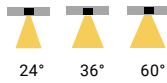

LMDL3663

Vortex Trimless

Description

- The epitome of versatility, an architectural downlight that has it all
- Deep recessed and trimless design for architectural aesthetics and low glare
- Fully adjustable through 360° rotation, and 25° angle of tilt
- Interchangeable baffles - Black/White/Bronze/Copper
- All required dimming types available by request

Finish

Black/White/Bronze/Copper

Material

Aluminium

TECHNICAL CHARACTERISTICS

Light source: Bridgelux COB
 Output (W): 10W
 Voltage: 240V
 Color temperature: 2700K/3000K/4000K
 CRI: 90
 Installation Method: Ceiling Recessed Trimless
 System Lumen: 924lm
 System efficacy: 92lm/W
 Dimming Type: Non-Dim, Phase-Cut, DALI, Dim to Warm
 Life Time: 50.000h
 MacAdam steps: 3
 UGR: <17
 IP Rating: IP54

PHYSICAL CHARACTERISTICS

Dimensions: Ø61*77mm
 Cutout: Ø70mm
 Rotate Angle: 360°
 Tilt Angle: 25°

Additional

Warranty: 3 Years
 (optional 5 year warranty on request)